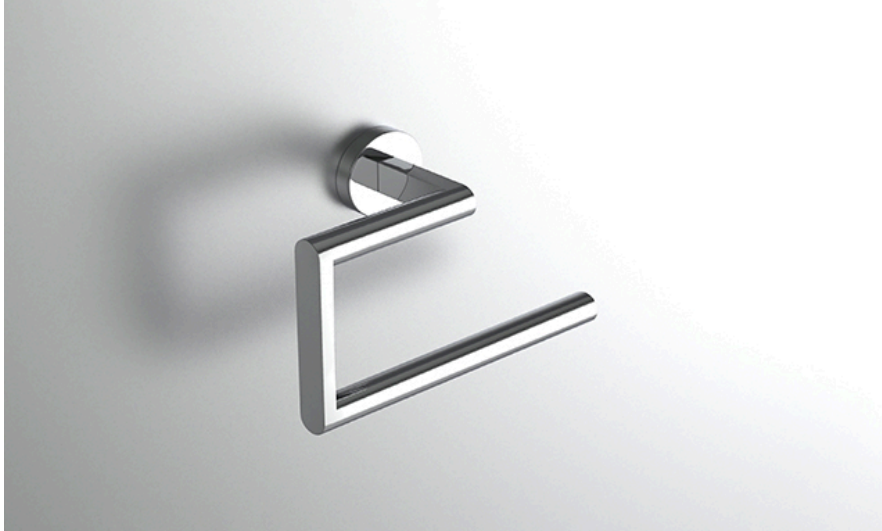

## FEATURES

- Premium 304 Grade Stainless Steel
- Solid Mount Construction
- Concealed Installation Hardware
- State of the art wall anchors included for installation on Dry wall or Tile